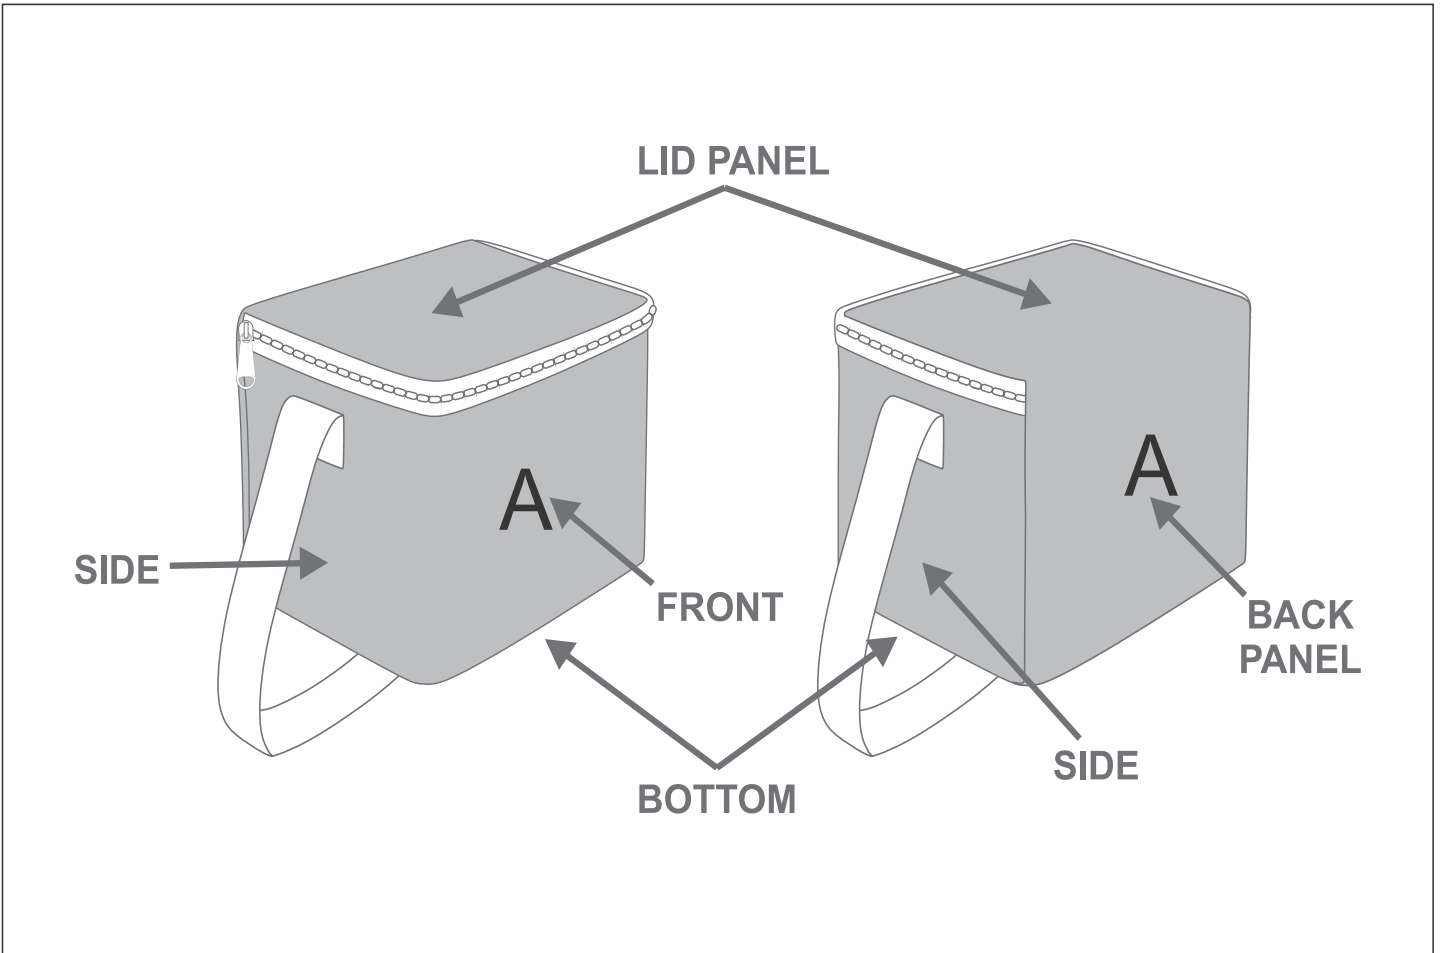

SG-HP-102-G

PPS Hoppla Ontario RPET Stitch-Bond 6 Can Cooler

Need to know:

Includes 1-Position Sublimation (setup fees apply)

- Please Note: We cannot guarantee 100% logo Alignment on all Brandable Panels.

Branding Options:

Position	Branding Method (Branding Code)	No. of Colours	Dimension
A	Custom Sublimation A (CPSUB-A)	Full Colour	499mm wide x 662mm high